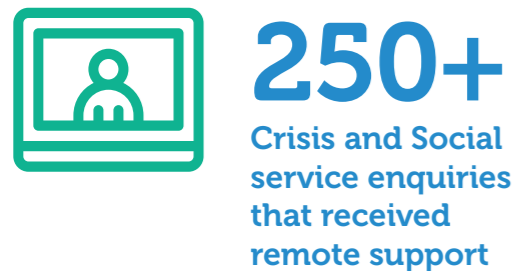

Our Impact FY23-24

Cherished Pets is not a rescue or rehoming agency. However, in exceptional circumstances, we help facilitate rehoming when our existing clients lose capacity, pass away, or when a compassionate surrender is in the best interest of the pet.

Not every enquiry leads to direct delivery of services. In fact, in some cases our team of caring professionals can help people create their own solutions, whether that be through accessing finance (such as no interest loans), or connecting to other resources.