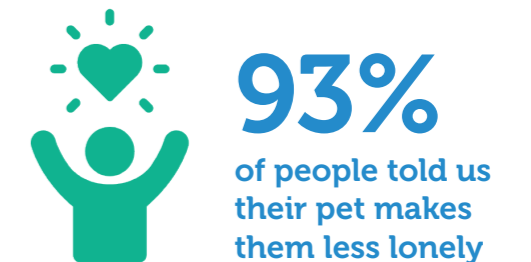

Our Impact FY23-24

Cherished Pets is not a rescue or rehoming agency. However, in exceptional circumstances, we help facilitate rehoming when our existing clients lose capacity, pass away, or when a compassionate surrender is in the best interest of the pet.